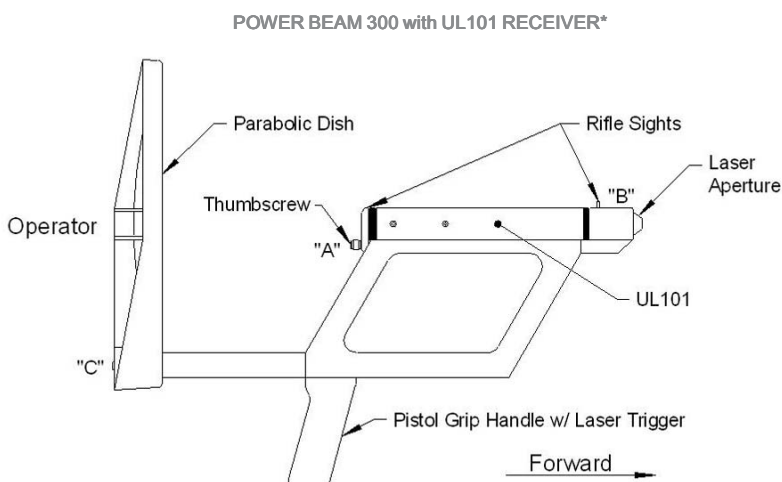

SPECIFICATIONS

Dimensions	Dish Diameter: 330mm (13in) Overall Diameter: 533mm x 432mm x 32mm (21in x 17in x 1.26in)
Weight	1.3kg (45oz) (without UL101 Receiver)
Housing	Extruded aluminum
Power Supply	Two (2) Standard AAA Alkaline batteries (for laser)
Distance of Reception	Up to 300 feet
Resonance Input Frequency*	40 kHz +/- 1
Operating Temperature Range	-20°C (-4°F) to +54°C (+130°F)
Controls	Laser Trigger On/Off Switch
Warranty	1 year Extended warranty available

* The CTRL UL101 Receiver and Headset are required for use of the PowerBeam 300. Contact CTRL Systems for more information.

A CTRL hivatalos magyarországi képviselőjét a Delta-3N Kft. látja el.
Delta-3N Kft. 7030 Paks, Jedlik Á. u. 2. Tel.: +36-75-510115 www.delta3n.hu

CTRL Systems, Inc. • 1.410.876.5676 phone • 1.410.848.8073 fax • e-mail: info@ctrlsys.com • www.ctrlsys.com

© Copyright 2003 CTRL Systems, Inc. All rights reserved. Product specifications are subject to change without notice.