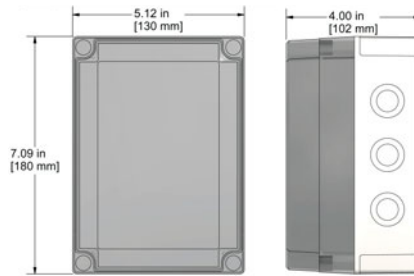

Intrinsically Safe Barriers

Compatible with AC90X, LP802-XB, LP902-XB Sensors

IS111-1B

Intrinsically Safe Barrier

IS211-1B

One IS111-1B Barrier in a NEMA 4X (IP66) Enclosure

IS211-2B

Two IS111-1B Barriers in a NEMA 4X (IP66) Enclosure