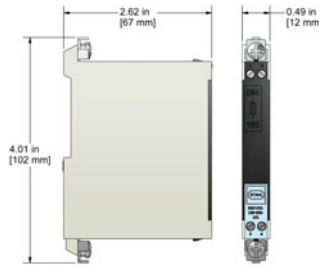

Intrinsically Safe Barriers

Compatible with AC90X, LP802-XB, LP902-XB Sensors

IS111-1B

Intrinsically Safe Barrier

IS211-1B

One IS111-1B Barrier in a NEMA 4X (IP66) Enclosure

IS211-2B

Two IS111-1B Barriers in a NEMA 4X (IP66) Enclosure