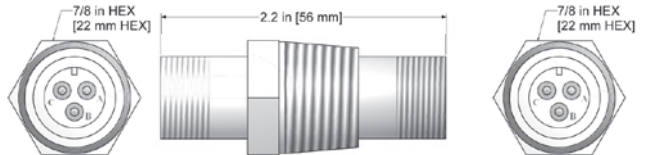

Cable Adapters

CB902-1A

**3 Pin MIL to 3 Pin MIL
In-Line Feed Thru
Stainless Steel**

CB903-1A

**2 Pin MIL to 2 Pin MIL
Bulk Head Feed Thru,
1/2" NPT
Stainless Steel**

CB904-1A

**2 Pin MIL to BNC Jack
Bulk Head Feed Thru,
1/2" NPT
Stainless Steel with
Plated Brass**

CB905-1A

**3 Pin MIL to 3 Pin MIL
Bulk Head Feed Thru,
1/2" NPT
Stainless Steel**

CB906-1A

**2 Pin MIL to BNC
Jack Feed Thru with
1/2" Pipe Thread Adapter
Stainless Steel, Polyurethane,
and Plated Brass**