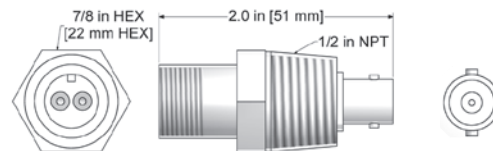

Cable Adapters

CB902-1A

**3 Pin MIL to 3 Pin MIL
In-Line Feed Thru
Stainless Steel**

CB903-1A

**2 Pin MIL to 2 Pin MIL
Bulk Head Feed Thru,
1/2" NPT
Stainless Steel**

CB904-1A

**2 Pin MIL to BNC Jack
Bulk Head Feed Thru,
1/2" NPT
Stainless Steel with
Plated Brass**

CB905-1A

**3 Pin MIL to 3 Pin MIL
Bulk Head Feed Thru,
1/2" NPT
Stainless Steel**

CB906-1A

**2 Pin MIL to BNC
Jack Feed Thru with
1/2" Pipe Thread Adapter
Stainless Steel, Polyurethane,
and Plated Brass**