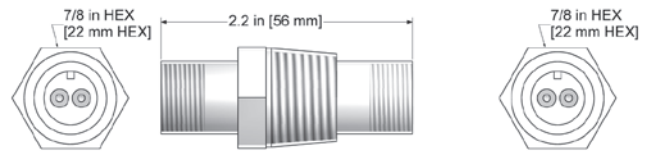

Cable Adapters

CB902-1A

**3 Pin MIL to 3 Pin MIL
In-Line Feed Thru
Stainless Steel**

CB903-1A

**2 Pin MIL to 2 Pin MIL
Bulk Head Feed Thru,
1/2" NPT
Stainless Steel**

CB904-1A

**2 Pin MIL to BNC Jack
Bulk Head Feed Thru,
1/2" NPT
Stainless Steel with
Plated Brass**

CB905-1A

**3 Pin MIL to 3 Pin MIL
Bulk Head Feed Thru,
1/2" NPT
Stainless Steel**

CB906-1A

**2 Pin MIL to BNC
Jack Feed Thru with
1/2" Pipe Thread Adapter
Stainless Steel, Polyurethane,
and Plated Brass**