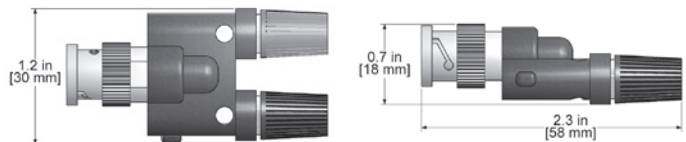

Cable Adapters

CB902-1A

**3 Pin MIL to 3 Pin MIL
In-Line Feed Thru
Stainless Steel**

CB903-1A

**2 Pin MIL to 2 Pin MIL
Bulk Head Feed Thru,
1/2" NPT
Stainless Steel**

CB904-1A

**2 Pin MIL to BNC Jack
Bulk Head Feed Thru,
1/2" NPT
Stainless Steel with
Plated Brass**

CB905-1A

**3 Pin MIL to 3 Pin MIL
Bulk Head Feed Thru,
1/2" NPT
Stainless Steel**

CB906-1A

**2 Pin MIL to BNC
Jack Feed Thru with
1/2" Pipe Thread Adapter
Stainless Steel, Polyurethane,
and Plated Brass**

CB907-1A

**BNC Plug to Binding
Post Adapter for
Stripped Cable Ends**

CB908-1A

**2 Pin MIL to BNC
Plug Adapter,
with Molded
Reinforcement**