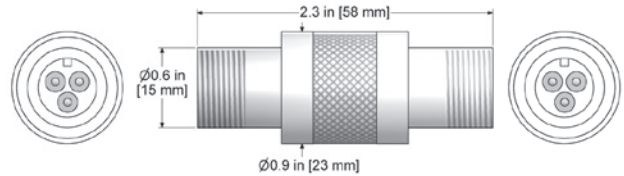

Cable Adapters

CB902-1A

**3 Pin MIL to 3 Pin MIL
In-Line Feed Thru
Stainless Steel**

CB903-1A

**2 Pin MIL to 2 Pin MIL
Bulk Head Feed Thru,
1/2" NPT
Stainless Steel**

CB904-1A

**2 Pin MIL to BNC Jack
Bulk Head Feed Thru,
1/2" NPT
Stainless Steel with
Plated Brass**

CB905-1A

**3 Pin MIL to 3 Pin MIL
Bulk Head Feed Thru,
1/2" NPT
Stainless Steel**

CB906-1A

**2 Pin MIL to BNC
Jack Feed Thru with
1/2" Pipe Thread Adapter
Stainless Steel, Polyurethane,
and Plated Brass**