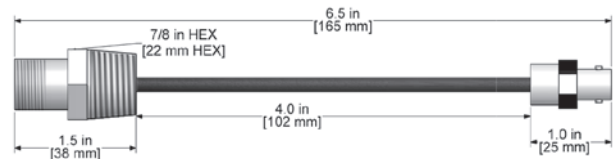

Cable Adapters

CB902-1A

**3 Pin MIL to 3 Pin MIL
In-Line Feed Thru
Stainless Steel**

CB903-1A

**2 Pin MIL to 2 Pin MIL
Bulk Head Feed Thru,
1/2" NPT
Stainless Steel**

CB904-1A

**2 Pin MIL to BNC Jack
Bulk Head Feed Thru,
1/2" NPT
Stainless Steel with
Plated Brass**

CB905-1A

**3 Pin MIL to 3 Pin MIL
Bulk Head Feed Thru,
1/2" NPT
Stainless Steel**

CB906-1A

**2 Pin MIL to BNC
Jack Feed Thru with
1/2" Pipe Thread Adapter
Stainless Steel, Polyurethane,
and Plated Brass**

CB907-1A

**BNC Plug to Binding
Post Adapter for
Stripped Cable Ends**

CB908-1A

**2 Pin MIL to BNC
Plug Adapter,
with Molded
Reinforcement**