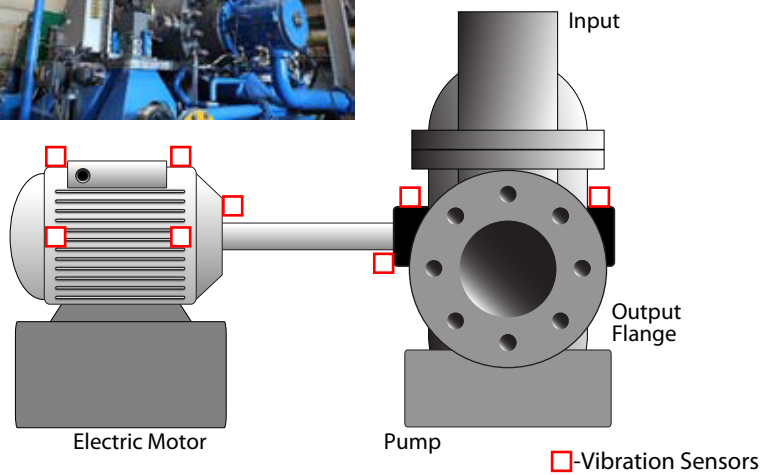

Quantity	Part Number	Description
	AC192-1A	Compact Accelerometer, Top Exit, 100 mV/g
	AC194-1A	Compact Accelerometer, Side Exit, 100 mV/g
	CB102-A2A-030-Z	Twisted, shielded pair cable, red Teflon® Jacket, 30 ft. *
	SSB1000-6C	6 Channel Modular Switch Box

*30 feet (9.1 meters) is average length.
The actual length you need may vary.

Recommended System

Accelerometers

Cable

Switch Box

CONNECTION TECHNOLOGY CENTER, INC.