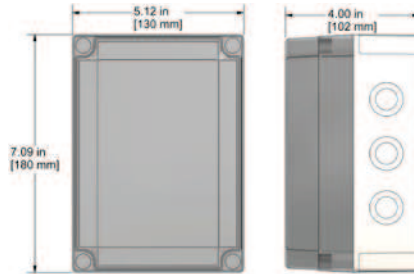

IS211-1B

One **IS111-1B** Barrier in a NEMA 4X (IP66) Enclosure

IS211-2B

Two **IS111-1B** Barriers in a NEMA 4X (IP66) Enclosure