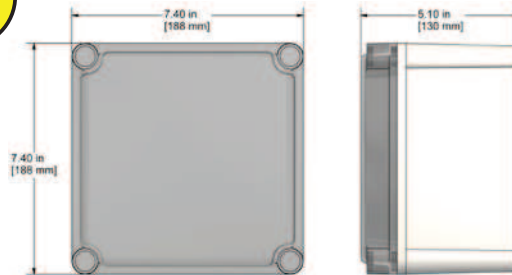

IS311-3B

Three **IS111-1B** Barriers in a NEMA 4X (IP66) Enclosure

IS411-4B

Four **IS111-1B** Barriers in a NEMA 4X (IP66) Enclosure

IS511-5B

Five **IS111-1B** Barriers in a NEMA 4X (IP66) Enclosure

IS611-6B

Six **IS111-1B** Barriers in a NEMA 4X (IP66) Enclosure

IS711-7B

Seven **IS111-1B** Barriers in a NEMA 4X (IP66) Enclosure

IS811-8B

Eight **IS111-1B** Barriers in a NEMA 4X (IP66) Enclosure

IS911-9B

Nine **IS111-1B** Barriers in a NEMA 4X (IP66) Enclosure

IS211-10B

Ten **IS111-1B** Barriers in a NEMA 4X (IP66) Enclosure