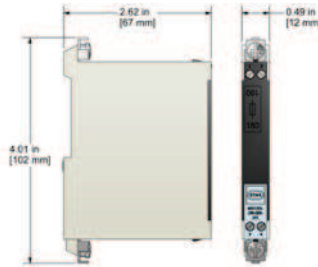

# Intrinsically Safe Barriers

Compatible with all CTC Hazardous Location, I.S. and IECEx Sensors

Stock Product