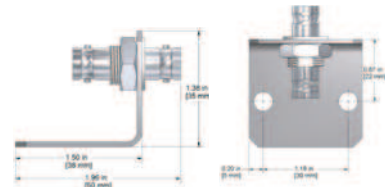

CB917-2A

**Mounting Bracket with In-Line BNC jack adapter
Bracket is 304 Stainless Steel**