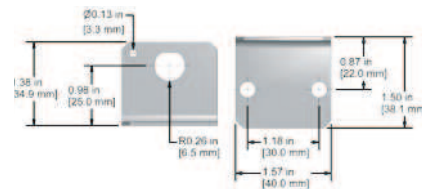

**Mounting Bracket
Bracket is 304 Stainless Steel
Mates with CB910-2A**