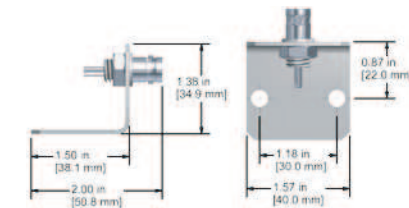

**Mounting Bracket with Solder Tab BNC Jack
Bracket is 304 Stainless Steel**